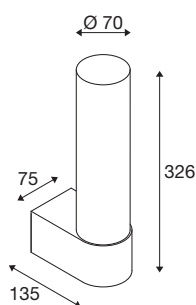

TECHNICAL DATA

Item no.	1007612
IP Code	IP44
Assembly	Surface
Assembly details	Wall
Primary nominal voltage	220-240V ~50/60Hz
Secondary power / voltage	700 mA
Safety class	I
Wattage	8 W
Minimum ambient temperature	-20 °C
Maximum ambient temperature	35 °C
Operating efficiency (LOR)	0,91
Number of luminaires at LS B16A	74
Number of luminaires at LS C16A	149
Level of inrush current	15 A
Duration of inrush current	100 µs
Stroboscopic effect (SVM)	0.02
Lumen	560 lm
Colour temperature	3000 Kelvin
Color	brass
CRI	90
LXXBXX data	L70B50
Service life	30000 h

Light Source

1807498		Risk Group	0
		Length	13.5 cm
		Width	7.5 cm
		Height	32.6 cm
		Net weight	1.5 kg
		Gross weight	1.605 kg
		BIG WHITE Page	325